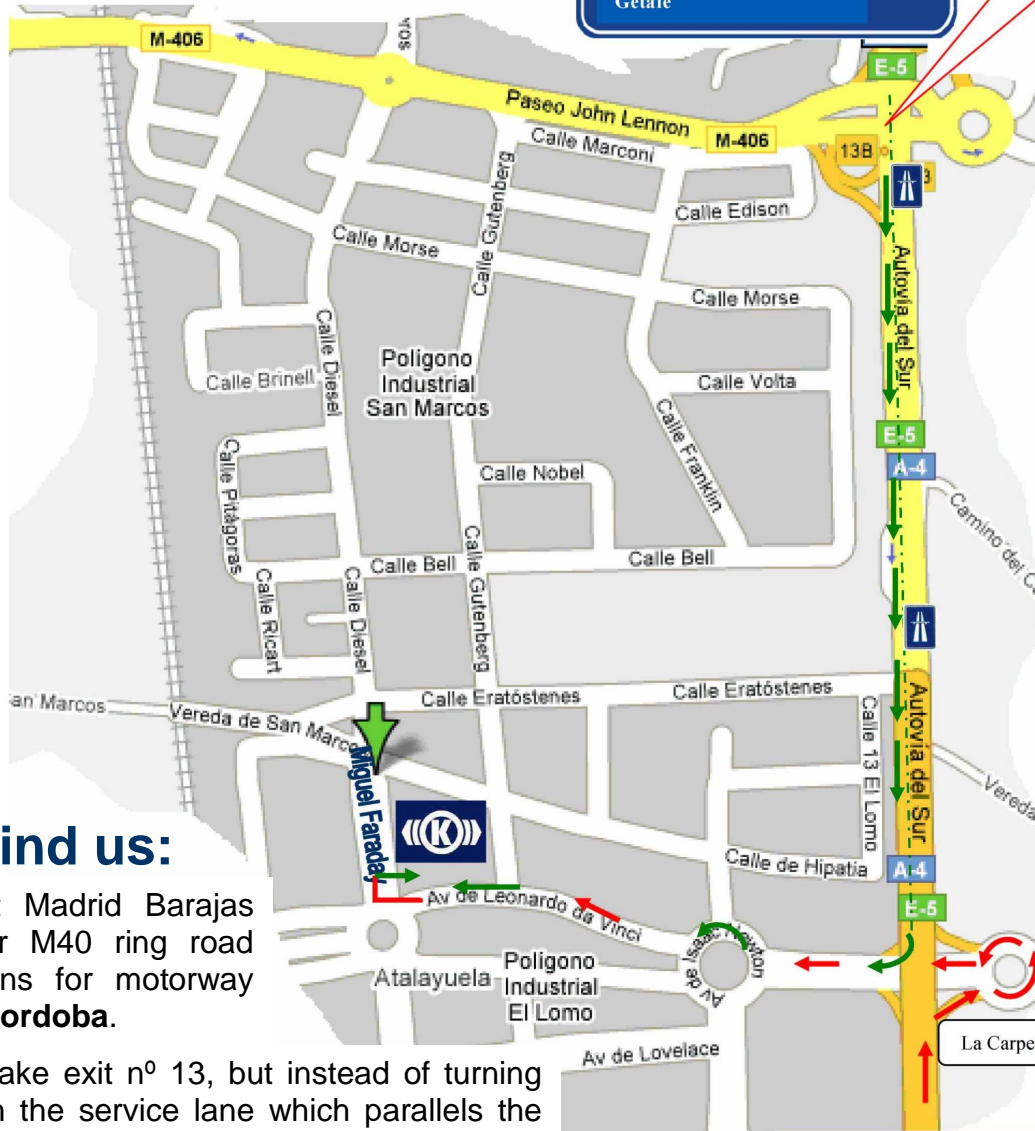

GETAFE

MADRID

300 m		13
Cerro de los Ángeles Perales del Río Getafe		

Take exit 13 but stay on parallel service lane!

How to find us:

From airport Madrid Barajas take M30 or M40 ring road following signs for motorway **A4 Madrid-Cordoba**.

On the A4, take exit nº 13, but instead of turning right, stay on the service lane which parallels the main lanes, for approximately 1,6 km. Then turn right signposted "Parque Empresarial", before the service lane joins the motorway once more. Follow the enclosed map.

Travelling on the motorway **A4**, coming from **Cordoba**, exit the motorway at exit nº 16, turn left at roundabout to cross over motorway. Follow the enclosed map.

300 m		16
PARQUE EMPRESARIAL Vía de Servicio		

CÓRDOBA

Knorr-Bremse España, S.A.
 Parque Empresarial La Carpetania
 C/Miguel Faraday, 1
 28906 GETAFE
 Madrid – Spain
 Tel.: +34 91 145 94 00

GPS coordinates
 Longitude: 3° 42' 06" 0
 Latitude: 40° 17' 34" N